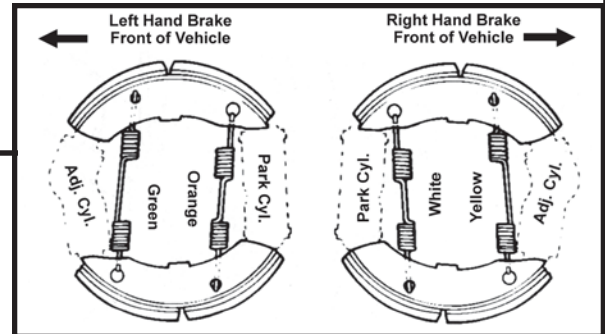

SECTION VIII - LUCAS BRAKE COMPONENTS

Loaded Lucas Units

PART NUMBER 202262X

Pictured

LEFT HAND

6" SHOE

Orange & Green Return Springs are used for the Left Hand Brake.

PART NUMBER 202261X

Pictured

Yellow & White Return Springs are used for the Right Brake.

RIGHT HAND

6" Shoe