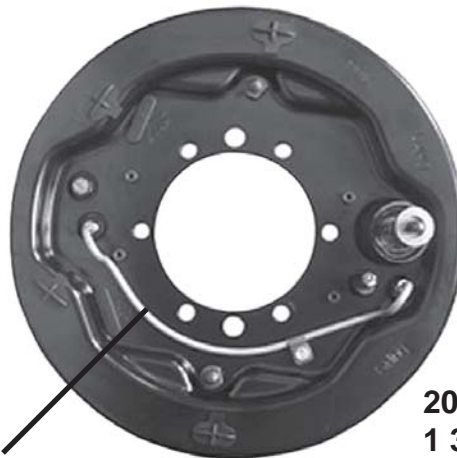

SECTION VIII - LUCAS BRAKE COMPONENTS

BACKPLATE ASSEMBLIES

PART NUMBER	BORE SIZE	POSITION	SHOES (Y/N)	SHOE SIZE	WEIGHT
202249X	1.625"	RIGHT HAND	Y	5"	60 LBS.
202250X	1.625"	LEFT HAND	Y	5"	60 LBS
202251X	1.750"	RIGHT HAND	Y	5"	60 LBS
202252X	1.750"	LEFT HAND	Y	5"	60 LBS
202261X	1.750"	RIGHT HAND	Y	6"	60 LBS.
202262X	1.750"	LEFT HAND	Y	6"	60 LBS
202271X	1.750"	RIGHT HAND	Y	7"	60 LBS
202272X	1.750"	LEFT HAND	Y	7"	60 LBS
203249X	1.625"	RIGHT HAND	N	5"	37 LBS
203250X	1.625"	LEFT HAND	N	5"	37 LBS
203251X	1.750"	RIGHT HAND	N	5"	37 LBS
203252X	1.750"	LEFT HAND	N	5"	37 LBS
203261X	1.750"	RIGHT HAND	N	6 / 7"	37 LBS
203262X	1.750"	LEFT HAND	N	6 / 7"	37 LBS

Part Number 203262X

LEFT HAND 6/7" SHOES

P
A
R
K

C
Y
L
I
N
D
E
R

Part Number 203261X

RIGHT HAND 6/7" SHOES

A
D
J
U
S
T
I
N
G

C
Y
L
I
N
D
E
R

Part Numbers Without Shoes

Part Number 203251X

203251X
1 3/4" RIGHT HAND
5" SHOES

Part Number 203252X

Bridgeport

203252X
1 3/4" LEFT HAND
5" SHOES