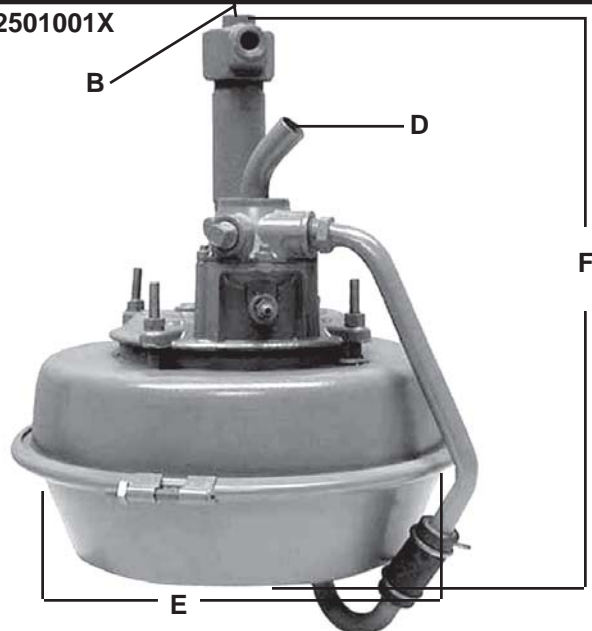

IF = Inverted Flare • G = Grommet • PT = Pipe Thread

Part Number 2512064X

Part Number 2512065X

Booster Number	Fits	A	B	C	D	E	F	G	RCV
2504187X	IHC	1/4"IF	1/4"IF	-	1/2"IF	11 1/32"	16 1/8"	-	NO
2504188X	IHC	1/4"IF	5/16"IF	1/2"IF	1/2"	12 3/4"	17"	1 3/8"	NO
<i>2512064X Pictured</i>	CHEV. GMC	5/16"IF	5/16"IF	1/2"IF	1/2"	12 3/4"	17 5/8"	1 3/8"	Yes
<i>2512065X Pictured</i>	CHEV. GMC	5/16"IF	5/16"IF	1/2"IF	1/2"	12 3/4"	18 5/8"	2 1/8"	Yes
2512066X	CHEV. GMC	1/4"IF	1/4"IF	1/2"IF	1/2"	12 3/4"	18 5/8"	2 1/8"	Yes
2512059X	IHC	1/4"IF	7/16"G	1/2"PT	3/4"	12 3/4"	17 1/8"	1 3/8"	Yes
2512620X	-	5/16"IF	5/16"IF	1/2"IF	1/2"	12 3/4"	18 5/16"	2 1/8"	No
2513813X	CHEV. GMC	5/16"IF	5/16"IF	1/2"IF	3/4"	12 3/4"	18 5/8"	1 3/8"	Yes
2513814X	CHEV. GMC	5/16"IF	5/16"IF	1/2"IF	3/4"	12 3/4"	18 5/8"	2 1/8"	Yes
2513815X	CHEV. GMC	1/4"IF	1/4"IF	1/2"IF	3/4"	12 3/4"	18 5/8"	2 1/8"	Yes

* Has 3 hyd. lines

BOOSTER NUMBER	2504105X*
FITS	IHC
A	1/4" - 20
B	1/4" - 20
C	1/2" PT
D	3/4"
E	12 2/3"
F	17 1/2"
G (Port for third hyd. line.)	1/8" PT
RCV	-

Part Number 2504113X

* Has 3 hyd. lines

BOOSTER NUMBER	2504113X*
FITS	CHEV. GMC
A	1/4" IF
B	5/16" IF
C	1/2" IF
D	1/2"
E	12 2/3"
F	17 1/2"
G (Port for third hyd. line)	5/16" IF
RCV	-

Part Number 2501424X

BOOSTER NUMBER	2501424X
FITS	FORD
A	5/16" IF
B	1/4" IF
C	1/2" Tube
D	-
E	11"
F	14 1/2"
G	-
RCV	YES

SECTION III - BENDIX® BRAKE BOOSTERS

Part Number 2509140X

BOOSTER NUMBER	2509140X
FITS	FORD
A-1	5/16"IF
A-2	1/4"IF
B-1	5/16"IF
B-2	1/4"IF
C	3/4" Tube
D	3/4"
E	12 3/4"
F	33 7/8"
RCV	Yes (1 in each end nut.)

Part Number 2500517X

BOOSTER NUMBER	2500517X
FITS	IHC DODGE
A	1/2" - 20
B	1/2" - 20
C	3/8" PT
D	3/4"
E	12 5/8"
F	14 1/2"
G	-
RCV	NO

Part Number 2501001X

BOOSTER NUMBER	2501001X
FITS	DIA. T FORD WHITE
A	1/2" - 20
B	1/2" - 20
C	3/8" PT
D	3/4"
E	12 5/8"
F	16"
G	-
RCV	YES