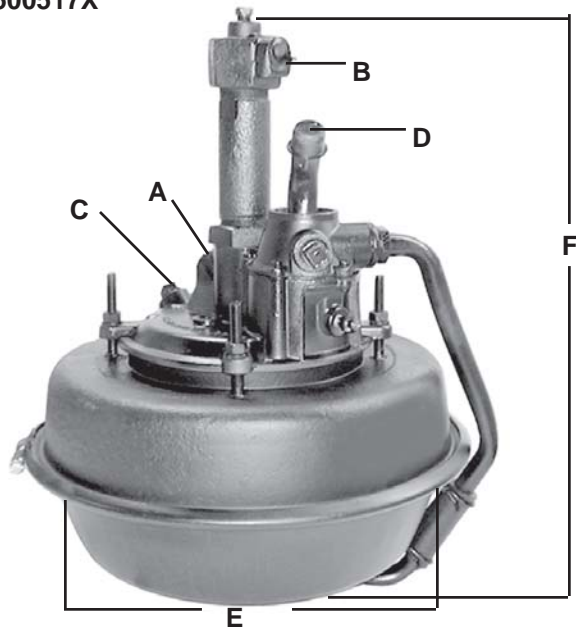

* Has 3 hyd. lines

BOOSTER NUMBER	2504105X*
FITS	IHC
A	1/4" - 20
B	1/4" - 20
C	1/2" PT
D	3/4"
E	12 2/3"
F	17 1/2"
G (Port for third hyd. line.)	1/8" PT
RCV	-

Part Number 2504113X

* Has 3 hyd. lines

BOOSTER NUMBER	2504113X*
FITS	CHEV. GMC
A	1/4" IF
B	5/16" IF
C	1/2" IF
D	1/2"
E	12 2/3"
F	17 1/2"
G (Port for third hyd. line)	5/16" IF
RCV	-

Part Number 2501424X

BOOSTER NUMBER	2501424X
FITS	FORD
A	5/16" IF
B	1/4" IF
C	1/2" Tube
D	-
E	11"
F	14 1/2"
G	-
RCV	YES

SECTION III - BENDIX® BRAKE BOOSTERS

Part Number 2509140X

BOOSTER NUMBER	2509140X
FITS	FORD
A-1	5/16"IF
A-2	1/4"IF
B-1	5/16"IF
B-2	1/4"IF
C	3/4" Tube
D	3/4"
E	12 3/4"
F	33 7/8"
RCV	Yes (1 in each end nut.)

Part Number 2500517X

BOOSTER NUMBER	2500517X
FITS	IHC DODGE
A	1/2" - 20
B	1/2" - 20
C	3/8" PT
D	3/4"
E	12 5/8"
F	14 1/2"
G	-
RCV	NO

Part Number 2501001X

BOOSTER NUMBER	2501001X
FITS	DIA. T FORD WHITE
A	1/2" - 20
B	1/2" - 20
C	3/8" PT
D	3/4"
E	12 5/8"
F	16"
G	-
RCV	YES

SECTION III - BENDIX® BRAKE BOOSTERS

<p>Part Number 2500660X</p> 	BOOSTER NUMBER	2500660X	
	FITS	CHEV. IHC	
	A	1/2" - 20	
	B	1/4" IF	
	C	1/2" IF	
	D	1/2"	
	E	11"	
	F	13"	
*G Bolt Size	5/16" - 24		
RCV	No		