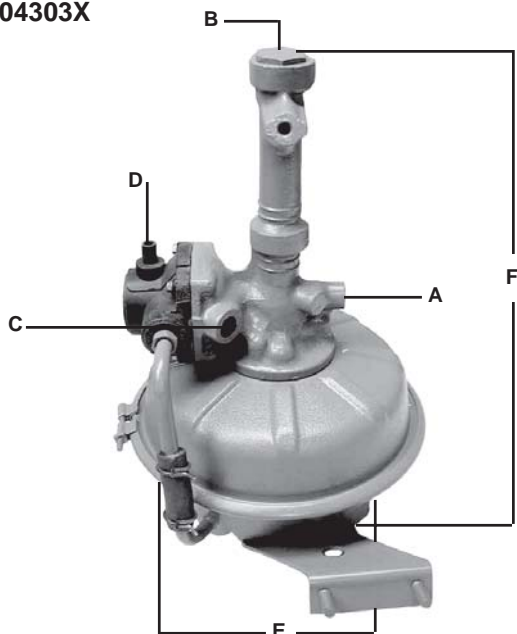

*** Has 3 hyd. lines**

Part Number 2503259X

BOOSTER NUMBER	FITS	A	B	C	D	E	F	G	RCV
2503258X	FORD	5/16"IF	5/16"IF	3/8"PT	3/4"	12 3/4"	18"	-	Yes
2503259X	FORD	5/16"IF	5/16"IF	3/8"PT	3/4"	11"	14"	-	No
2509547X	FORD	5/16"IF	5/16"IF	1/2"PT	3/4"	12 3/4"	18"	-	Yes
2510555X	CHEV.	1/4"IF	5/16"IF	1/2"IF	1/2"	11"	17 1/2"	-	No
2512060X	IHC	1/4"IF	7/16"20	1/2"PT	3/4"	12 3/4"	18"	-	Yes
2512061X	IHC	1/4"20	1/2"20	1/2"PT	3/4"	12 3/4"	18 3/4"	-	Yes
2512140X	FORD	5/16"IF	5/16"IF	1/2"PT	3/4"	12 3/4"	18 3/4"	-	Yes
2512569X	FORD	5/16"IF	1/4"IF	1/2"PT	3/4"	12 3/4"	18 3/4"	-	Yes
2513492X	IHC	5/16"IF	5/16"IF	1/2"PT	3/4"	12 3/4"	18 3/4"	-	Yes

Part Number 2512076X

BOOSTER NUMBER	2512076X	2513494X
FITS	IHC	IHC
A	1/2"-20	5/16"IF
B	1/2"-20	5/16"IF
C	1/2" PT	1/2"PT
D	3/4"	3/4"
E	12 3/4"	12 3/4"
F	17 5/8"	17 5/8"
G	-	-
RCV	NO	NO

SECTION III - BENDIX® BRAKE BOOSTERS

<p>Part Number 2512138X</p> 	BOOSTER NUMBER	2512138X	
	Fits	FORD	
	A	1/4"IF	
	B	1/4"IF	
	C	3/8"PT	
	D	3/4"	
	E	12 3/4"	
	F	19"	
	G	7 3/16"	
RCV	Yes		
<p>Part Number 2512139X</p> 	BOOSTER NUMBER	2512139X	2512570X
	Fits	FORD	FORD
	A	5/16"IF	5/16"IF
	B	5/16"IF	1/4"IF
	C	1/2"PT	1/2"PT
	D	3/4"	3/4"
	E	12 3/4"	12 3/4"
	F	19"	19"
	G	-	-
RCV	Yes	Yes	
<p>Part Number 2512063X</p> 	BOOSTER NUMBER	2512063X	
	FITS	DODGE	
	A	1/4"IF	
	B	5/16"IF	
	C	5/16"IF	
	D	1/2"	
	E	11"	
	F	16"	
	G	-	
RCV	NO		

SECTION III - BENDIX® BRAKE BOOSTERS

Part Number 2512062X

BOOSTER NUMBER	2512062X
Fits	DODGE
A	1/4" IF
B	1/4" IF
C	1/2" IF
D	1/2"
E	12 3/4"
F	17 5/8"
G	-
RCV	YES

Part Number 2504303X

BOOSTER NUMBER	2504187X	2504303X
FITS	IHC	CHEV. GMC
A	1/4" IF	1/4" IF
B	1/4" IF	5/16" IF
C	1/2" IF	1/2" IF
D	1/2"	1/2"
E	11"	11"
F	15 1/2"	16"
G	-	-
RCV	NO	NO