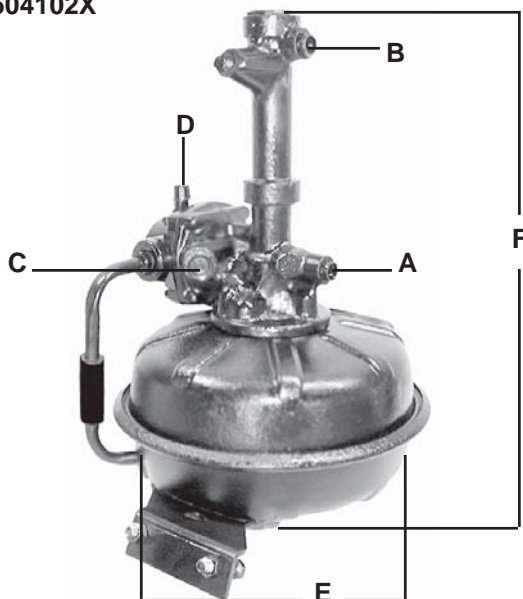

<p>Part Number 2512138X</p> 	BOOSTER NUMBER	2512138X	
	Fits	FORD	
	A	1/4"IF	
	B	1/4"IF	
	C	3/8"PT	
	D	3/4"	
	E	12 3/4"	
	F	19"	
	G	7 3/16"	
RCV	Yes		
<p>Part Number 2512139X</p> 	BOOSTER NUMBER	2512139X	2512570X
	Fits	FORD	FORD
	A	5/16"IF	5/16"IF
	B	5/16"IF	1/4"IF
	C	1/2"PT	1/2"PT
	D	3/4"	3/4"
	E	12 3/4"	12 3/4"
	F	19"	19"
	G	-	-
RCV	Yes	Yes	
<p>Part Number 2512063X</p> 	BOOSTER NUMBER	2512063X	
	FITS	DODGE	
	A	1/4"IF	
	B	5/16"IF	
	C	5/16"IF	
	D	1/2"	
	E	11"	
	F	16"	
	G	-	
RCV	NO		

SECTION III - BENDIX® BRAKE BOOSTERS

Part Number 2512062X

BOOSTER NUMBER	2512062X
Fits	DODGE
A	1/4" IF
B	1/4" IF
C	1/2" IF
D	1/2"
E	12 3/4"
F	17 5/8"
G	-
RCV	YES

Part Number 2504303X

BOOSTER NUMBER	2504187X	2504303X
FITS	IHC	CHEV. GMC
A	1/4" IF	1/4" IF
B	1/4" IF	5/16" IF
C	1/2" IF	1/2" IF
D	1/2"	1/2"
E	11"	11"
F	15 1/2"	16"
G	-	-
RCV	NO	NO

Part Number 2504102X

BOOSTER NUMBER	2504102X
FITS	CHEV. GMC
A	1/4" IF
B	5/16" IF
C	1/2" IF
D	1/2"
E	11 1/32"
F	16"
G	-
RCV	NO

Note Change in "B" Location.

SECTION III - BENDIX® BRAKE BOOSTERS

Part Number 2504105X

* Has 3 hyd. lines

BOOSTER NUMBER	2504105X*
FITS	IHC
A	1/4" - 20
B	1/4" - 20
C	1/2" PT
D	3/4"
E	12 2/3"
F	17 1/2"
G (Port for third hyd. line.)	1/8" PT
RCV	-

Part Number 2504113X

* Has 3 hyd. lines

BOOSTER NUMBER	2504113X*
FITS	CHEV. GMC
A	1/4" IF
B	5/16" IF
C	1/2" IF
D	1/2"
E	12 2/3"
F	17 1/2"
G (Port for third hyd. line)	5/16" IF
RCV	-