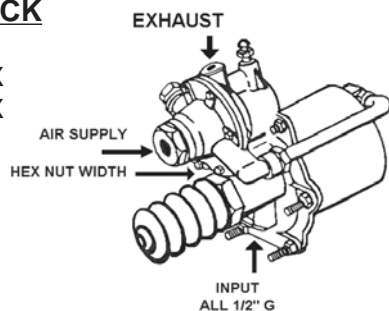

MINI-PACK

2502702X
2503566X