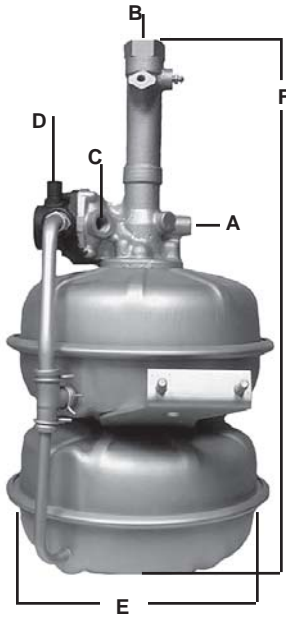

SECTION III - BENDIX® BRAKE BOOSTERS

Part Number 2513812X

BOOSTER NUMBER	FITS	A	B	C	D	E	F	G (3rd Hyd. port for line)	RCV
2504615X	IHC	5/16" IF	5/16" IF	1/2" PT	1"	12 3/4"	24 5/8"	-	Yes
2504616X	IHC	5/16" IF	1/2" - 20	1/2" PT	1"	12 3/4"	24 7/8"	-	Yes
2507224X	FORD IHC	5/16" IF	1/2" - 20	1/2" PT	3/4"	12 3/4"	24 7/8"	-	Yes
2508065X	IHC	5/16" IF	1/2" - 20	1/2" PT	3/4"	12 3/4"	24 7/8"	-	Yes
2509870X	IHC	5/16" IF	1/2" - 20	1/2" PT	1"	12 3/4"	26 1/2"	-	Yes
2513812X	CHEV. GMC	5/16" IF	5/16" IF	1/2" IF	3/4"	12 3/4"	24 5/8"	-	Yes
2512142X	FORD	5/16" IF	1/4" IF	1/2" PT	3/4"	12 3/4"	26 1/2"	-	Yes
2504106X*	CHEV. GMC	1/4" IF	5/16" IF	1/2" IF	3/4"	12 3/4"	24 5/8"	5/16" IF	Yes

* Has 3 hyd. lines

Part Number 2503259X