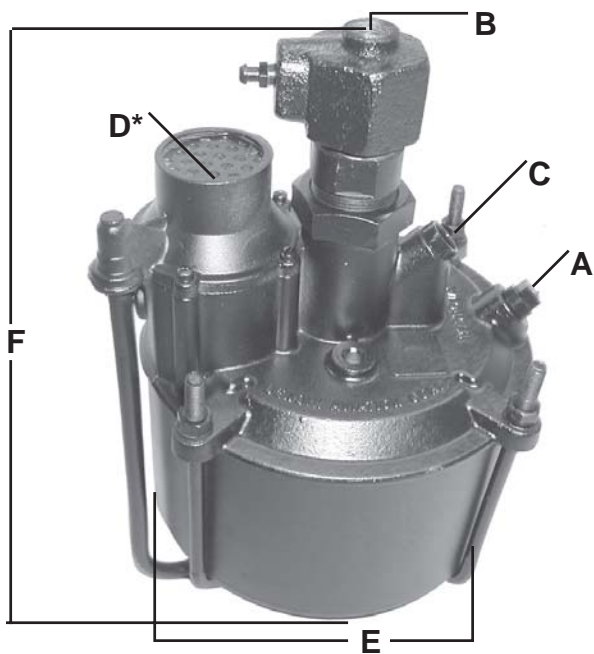

SECTION III - BENDIX® BRAKE BOOSTERS

Part Number 379900X