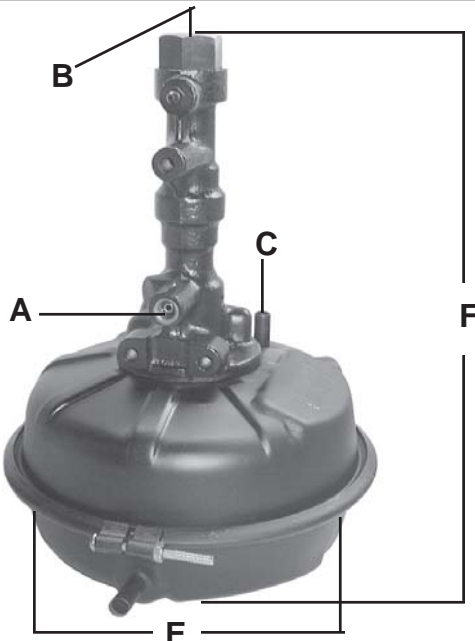

Part Number 2504102X

BOOSTER NUMBER	2504102X
FITS	CHEV. GMC
A	1/4" IF
B	5/16" IF
C	1/2" IF
D	1/2"
E	11 1/32"
F	16"
G	-
RCV	NO

Note Change in "B" Location.

SECTION III - BENDIX® BRAKE BOOSTERS

Part Number 2504105X

* Has 3 hyd. lines

BOOSTER NUMBER	2504105X*
FITS	IHC
A	1/4" - 20
B	1/4" - 20
C	1/2" PT
D	3/4"
E	12 2/3"
F	17 1/2"
G (Port for third hyd. line.)	1/8" PT
RCV	-

Part Number 2504113X

* Has 3 hyd. lines

BOOSTER NUMBER	2504113X*
FITS	CHEV. GMC
A	1/4" IF
B	5/16" IF
C	1/2" IF
D	1/2"
E	12 2/3"
F	17 1/2"
G (Port for third hyd. line)	5/16" IF
RCV	-

Part Number 2501424X

BOOSTER NUMBER	2501424X
FITS	FORD
A	5/16" IF
B	1/4" IF
C	1/2" Tube
D	-
E	11"
F	14 1/2"
G	-
RCV	YES

SECTION III - BENDIX® BRAKE BOOSTERS

Part Number 2509140X

BOOSTER NUMBER	2509140X
FITS	FORD
A-1	5/16"IF
A-2	1/4"IF
B-1	5/16"IF
B-2	1/4"IF
C	3/4" Tube
D	3/4"
E	12 3/4"
F	33 7/8"
RCV	Yes (1 in each end nut.)

Part Number 2500517X

BOOSTER NUMBER	2500517X
FITS	IHC DODGE
A	1/2" - 20
B	1/2" - 20
C	3/8" PT
D	3/4"
E	12 5/8"
F	14 1/2"
G	-
RCV	NO

Part Number 2501001X

BOOSTER NUMBER	2501001X
FITS	DIA. T FORD WHITE
A	1/2" - 20
B	1/2" - 20
C	3/8" PT
D	3/4"
E	12 5/8"
F	16"
G	-
RCV	YES