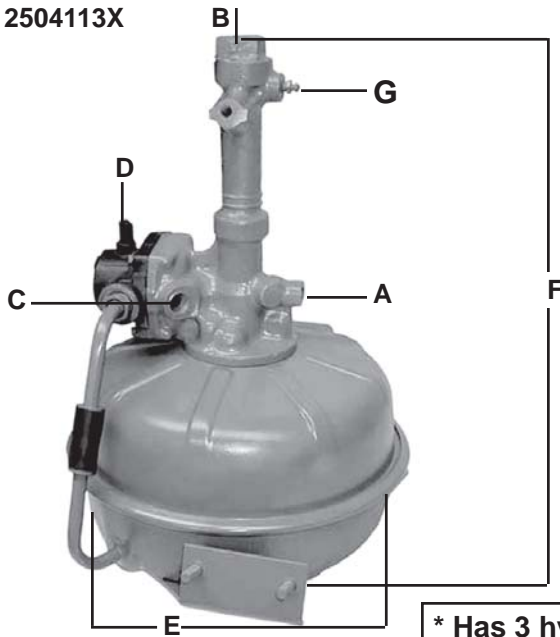

SECTION III - BENDIX® BRAKE BOOSTERS

Part Number 2512062X

BOOSTER NUMBER	2512062X
Fits	DODGE
A	1/4" IF
B	1/4" IF
C	1/2" IF
D	1/2"
E	12 3/4"
F	17 5/8"
G	-
RCV	YES

Part Number 2504303X

BOOSTER NUMBER	2504187X	2504303X
FITS	IHC	CHEV. GMC
A	1/4" IF	1/4" IF
B	1/4" IF	5/16" IF
C	1/2" IF	1/2" IF
D	1/2"	1/2"
E	11"	11"
F	15 1/2"	16"
G	-	-
RCV	NO	NO

Part Number 2504102X

BOOSTER NUMBER	2504102X
FITS	CHEV. GMC
A	1/4" IF
B	5/16" IF
C	1/2" IF
D	1/2"
E	11 1/32"
F	16"
G	-
RCV	NO

Note Change in "B" Location.

SECTION III - BENDIX® BRAKE BOOSTERS

Part Number 2504105X

* Has 3 hyd. lines

BOOSTER NUMBER	2504105X*
FITS	IHC
A	1/4" - 20
B	1/4" - 20
C	1/2" PT
D	3/4"
E	12 2/3"
F	17 1/2"
G (Port for third hyd. line.)	1/8" PT
RCV	-

Part Number 2504113X

* Has 3 hyd. lines

BOOSTER NUMBER	2504113X*
FITS	CHEV. GMC
A	1/4" IF
B	5/16" IF
C	1/2" IF
D	1/2"
E	12 2/3"
F	17 1/2"
G (Port for third hyd. line)	5/16" IF
RCV	-

Part Number 2501424X

BOOSTER NUMBER	2501424X
FITS	FORD
A	5/16" IF
B	1/4" IF
C	1/2" Tube
D	-
E	11"
F	14 1/2"
G	-
RCV	YES

SECTION III - BENDIX® BRAKE BOOSTERS

Part Number 2509140X

BOOSTER NUMBER	2509140X
FITS	FORD
A-1	5/16"IF
A-2	1/4"IF
B-1	5/16"IF
B-2	1/4"IF
C	3/4" Tube
D	3/4"
E	12 3/4"
F	33 7/8"
RCV	Yes (1 in each end nut.)