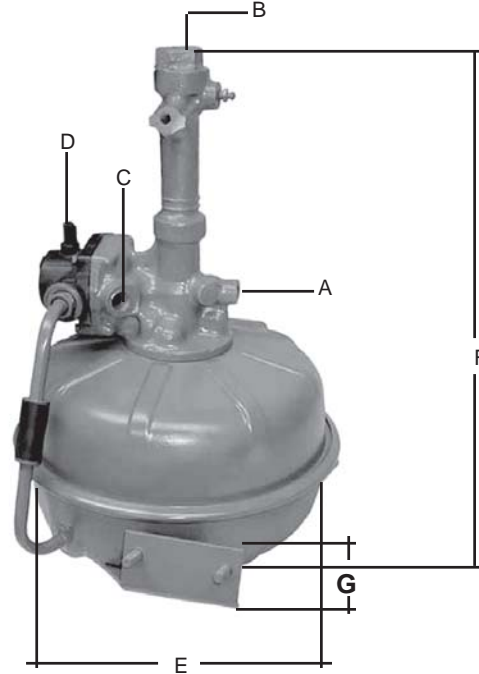

SECTION III - BENDIX® BRAKE BOOSTERS

DIMENSION LEGEND

Please refer to this legend.

TABLES will read both vertically and horizontally. Variations will be noted!

Booster Number	Fit Type	A = Inlet Port	B = Outlet Port	C = Vacuum Port	D = Poppet Size	E = Can Dimension	F = Overall Length	G = Bracket H., or W.	RCV = Residual Check Valve
----------------	----------	----------------	-----------------	-----------------	-----------------	-------------------	--------------------	-----------------------	----------------------------

IF = Inverted Flare • G = Grommet • PT = Pipe Thread

Part Number 2512064X

Part Number 2512065X

Booster Number	Fits	A	B	C	D	E	F	G	RCV
2504187X	IHC	1/4"IF	1/4"IF	-	1/2"IF	11 1/32"	16 1/8"	-	NO
2504188X	IHC	1/4"IF	5/16"IF	1/2"IF	1/2"	12 3/4"	17"	1 3/8"	NO
<i>2512064X Pictured</i>	CHEV. GMC	5/16"IF	5/16"IF	1/2"IF	1/2"	12 3/4"	17 5/8"	1 3/8"	Yes
<i>2512065X Pictured</i>	CHEV. GMC	5/16"IF	5/16"IF	1/2"IF	1/2"	12 3/4"	18 5/8"	2 1/8"	Yes
2512066X	CHEV. GMC	1/4"IF	1/4"IF	1/2"IF	1/2"	12 3/4"	18 5/8"	2 1/8"	Yes
2512059X	IHC	1/4"IF	7/16"G	1/2"PT	3/4"	12 3/4"	17 1/8"	1 3/8"	Yes
2512620X	-	5/16"IF	5/16"IF	1/2"IF	1/2"	12 3/4"	18 5/16"	2 1/8"	No
2513813X	CHEV. GMC	5/16"IF	5/16"IF	1/2"IF	3/4"	12 3/4"	18 5/8"	1 3/8"	Yes
2513814X	CHEV. GMC	5/16"IF	5/16"IF	1/2"IF	3/4"	12 3/4"	18 5/8"	2 1/8"	Yes
2513815X	CHEV. GMC	1/4"IF	1/4"IF	1/2"IF	3/4"	12 3/4"	18 5/8"	2 1/8"	Yes