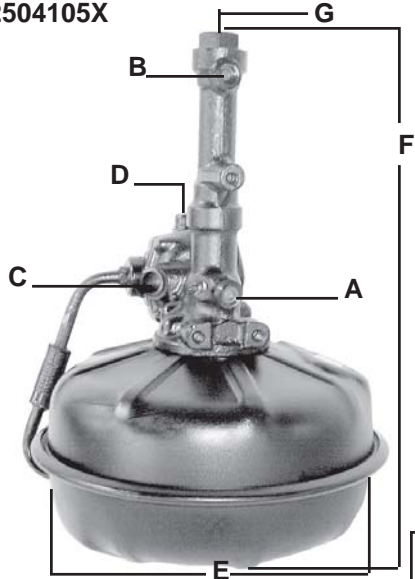

SECTION III - BENDIX® BRAKE BOOSTERS

Part Number 2512062X

BOOSTER NUMBER	2512062X
Fits	DODGE
A	1/4" IF
B	1/4" IF
C	1/2" IF
D	1/2"
E	12 3/4"
F	17 5/8"
G	-
RCV	YES

Part Number 2504303X

BOOSTER NUMBER	2504187X	2504303X
FITS	IHC	CHEV. GMC
A	1/4" IF	1/4" IF
B	1/4" IF	5/16" IF
C	1/2" IF	1/2" IF
D	1/2"	1/2"
E	11"	11"
F	15 1/2"	16"
G	-	-
RCV	NO	NO

Part Number 2504102X

BOOSTER NUMBER	2504102X
FITS	CHEV. GMC
A	1/4" IF
B	5/16" IF
C	1/2" IF
D	1/2"
E	11 1/32"
F	16"
G	-
RCV	NO

Note Change in "B" Location.

SECTION III - BENDIX® BRAKE BOOSTERS

Part Number 2504105X

* Has 3 hyd. lines

BOOSTER NUMBER	2504105X*
FITS	IHC
A	1/4" - 20
B	1/4" - 20
C	1/2" PT
D	3/4"
E	12 2/3"
F	17 1/2"
G (Port for third hyd. line.)	1/8" PT
RCV	-

Part Number 2504113X

* Has 3 hyd. lines

BOOSTER NUMBER	2504113X*
FITS	CHEV. GMC
A	1/4" IF
B	5/16" IF
C	1/2" IF
D	1/2"
E	12 2/3"
F	17 1/2"
G (Port for third hyd. line)	5/16" IF
RCV	-

Part Number 2501424X

BOOSTER NUMBER	2501424X
FITS	FORD
A	5/16" IF
B	1/4" IF
C	1/2" Tube
D	-
E	11"
F	14 1/2"
G	-
RCV	YES

SECTION III - BENDIX® BRAKE BOOSTERS

Part Number 2509140X

BOOSTER NUMBER	2509140X
FITS	FORD
A-1	5/16"IF
A-2	1/4"IF
B-1	5/16"IF
B-2	1/4"IF
C	3/4" Tube
D	3/4"
E	12 3/4"
F	33 7/8"
RCV	Yes (1 in each end nut.)