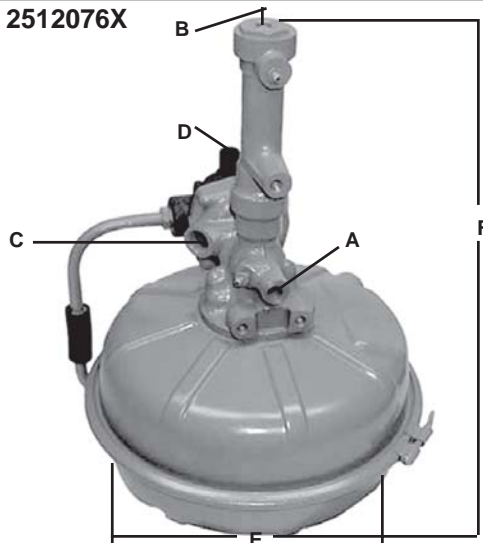

Part Number 2512076X

BOOSTER NUMBER	2512076X	2513494X
FITS	IHC	IHC
A	1/2"-20	5/16"IF
B	1/2"-20	5/16"IF
C	1/2" PT	1/2"PT
D	3/4"	3/4"
E	12 3/4"	12 3/4"
F	17 5/8"	17 5/8"
G	-	-
RCV	NO	NO