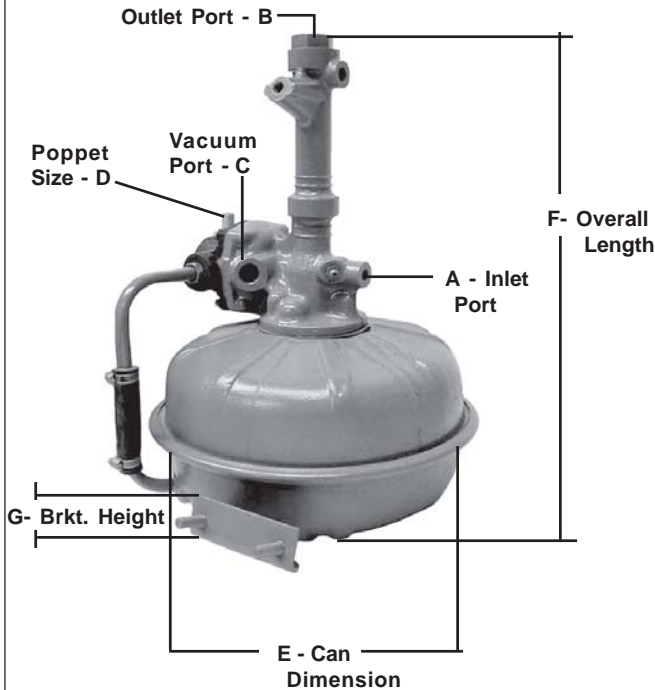

SECTION III - BENDIX® BRAKE BOOSTERS

DIMENSION LEGEND

Please refer to this legend.

TABLES will read both vertically and horizontally. Variations will be noted!

Booster Number	Fit Type	A = Inlet Port	B = Outlet Port	C = Vacuum Port	D = Poppet Size	E = Can Dimension	F = Overall Length	G = Bracket H., or W.	RCV = Residual Check Valve
----------------	----------	----------------	-----------------	-----------------	-----------------	-------------------	--------------------	-----------------------	----------------------------

IF = Inverted Flare • G = Grommet • PT = Pipe Thread

Part Number 2512064X

Part Number 2512065X

Booster Number	Fits	A	B	C	D	E	F	G	RCV
2504187X	IHC	1/4"IF	1/4"IF	-	1/2"IF	11 1/32"	16 1/8"	-	NO
2504188X	IHC	1/4"IF	5/16"IF	1/2"IF	1/2"	12 3/4"	17"	1 3/8"	NO
<i>2512064X Pictured</i>	CHEV. GMC	5/16"IF	5/16"IF	1/2"IF	1/2"	12 3/4"	17 5/8"	1 3/8"	Yes
<i>2512065X Pictured</i>	CHEV. GMC	5/16"IF	5/16"IF	1/2"IF	1/2"	12 3/4"	18 5/8"	2 1/8"	Yes
2512066X	CHEV. GMC	1/4"IF	1/4"IF	1/2"IF	1/2"	12 3/4"	18 5/8"	2 1/8"	Yes
2512059X	IHC	1/4"IF	7/16"G	1/2"PT	3/4"	12 3/4"	17 1/8"	1 3/8"	Yes
2512620X	-	5/16"IF	5/16"IF	1/2"IF	1/2"	12 3/4"	18 5/16"	2 1/8"	No
2513813X	CHEV. GMC	5/16"IF	5/16"IF	1/2"IF	3/4"	12 3/4"	18 5/8"	1 3/8"	Yes
2513814X	CHEV. GMC	5/16"IF	5/16"IF	1/2"IF	3/4"	12 3/4"	18 5/8"	2 1/8"	Yes
2513815X	CHEV. GMC	1/4"IF	1/4"IF	1/2"IF	3/4"	12 3/4"	18 5/8"	2 1/8"	Yes