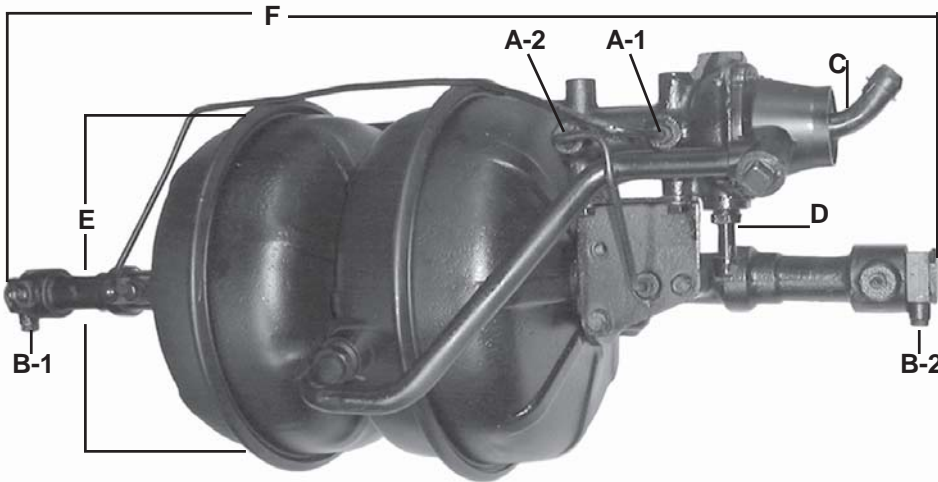

* Has 3 hyd. lines

BOOSTER NUMBER	2504105X*
FITS	IHC
A	1/4" - 20
B	1/4" - 20
C	1/2" PT
D	3/4"
E	12 2/3"
F	17 1/2"
G (Port for third hyd. line.)	1/8" PT
RCV	-

Part Number 2504113X

* Has 3 hyd. lines

BOOSTER NUMBER	2504113X*
FITS	CHEV. GMC
A	1/4" IF
B	5/16" IF
C	1/2" IF
D	1/2"
E	12 2/3"
F	17 1/2"
G (Port for third hyd. line)	5/16" IF
RCV	-

Part Number 2501424X

BOOSTER NUMBER	2501424X
FITS	FORD
A	5/16" IF
B	1/4" IF
C	1/2" Tube
D	-
E	11"
F	14 1/2"
G	-
RCV	YES

SECTION III - BENDIX® BRAKE BOOSTERS

Part Number 2509140X

BOOSTER NUMBER	2509140X
FITS	FORD
A-1	5/16"IF
A-2	1/4"IF
B-1	5/16"IF
B-2	1/4"IF
C	3/4" Tube
D	3/4"
E	12 3/4"
F	33 7/8"
RCV	Yes (1 in each end nut.)